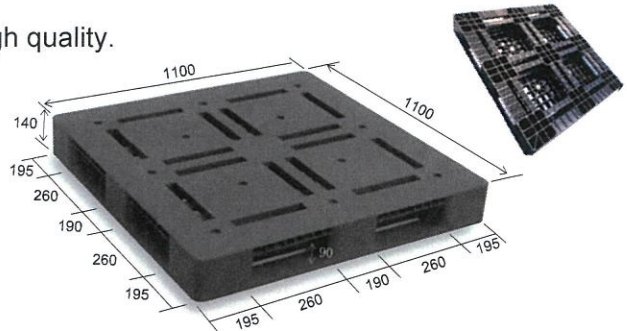

Eco-friendly and Cost-effective

THE Palette - Recycled Plastic Pallet -

up to **77% Reduction in CO² emissions**
compared to virgin plastic pallets

Designed for JIS Standard*
Eco-Mark Certified Product

Eco Mark Certificate
Recycled plastic materials 100%
21 118 005
TAIWA HOLDING CO., LTD.

TH-D4-1111:

Optimum for export products. Reasonable price and high quality.

Size (mm)	1100x1100xH140
Format	Single faced, 4-ways (suitable for hand lift)
Weight	approximately 18 kg
Load capacity	Dynamic load 1 ton
Materials	Polyolefin (mainly recycled material from containers and packages)
Usage & Feature	Shipment, Export, or Returnable pallets