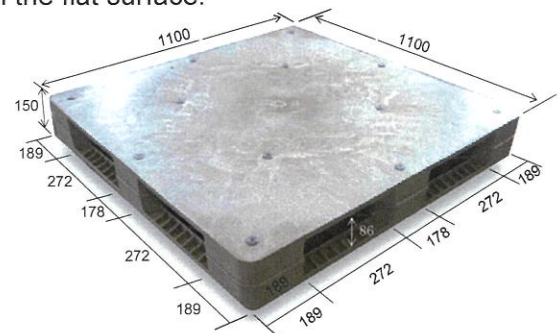

TH-R4-1111:

Optimum for heavy weight cargo to handling and stack with the flat surface.

Reversible pallet with flat surfaces.

High intensity and reasonable price.

Size (mm)	1100x1100xH150
Format	Double faced, 4-ways (NOT for hand lift)
Weight	approximately 32 kg
Load capacity	Dynamic load 1 ton, Static load 3 ton
Materials	Polyolefin (mainly recycled material from containers and packages)
Usage & Feature	Shipment, Export, or Storage

Taiwa Holding Co., LTD

<https://www.taiwaholding.com/english/english_index.html>

1. Product

The Pallet is made entirely from eco plastic, a recycled material made from recycled packaging waste mainly. It is more environmentally friendly and sustainable than conventional virgin plastic pallets, and it is also less expensive.

2. Advantages

- Reduce CO₂ emissions by 77% max. compared with virgin plastic pallets.
- Cost-effective due to its high quality and low price.
- Hygienic due to its water-resistant and washable nature. Free from insect infestation and corrosion.
- Designed for JIS standard and certified Eco-mark.

3. Sales performance

Sold a total of 150,000 pallets to 231 companies in Japan